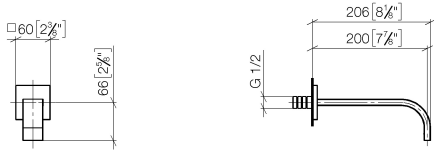

MEM Wall-mounted basin spout without pop-up waste - Champagne (22kt Gold)

MEM

13 800 782

- 200mm projection
- fixed spout
- rectangular, air-enriched flow
- hole diameter 37 mm
- rosette 60 x 60 mm
- 1/2" connection
- max. flow 5.7 l/min
- lead-free
- WRAS 2203039
- This product can help a building meet the requirements of Green Building Rating Systems, e.g. LEED®, BREEAM®, DGNB

Recommended miscellaneous

- Concealed wall elbow -** 35 085 970 90
- min. recess depth 90 mm
 - max. recess depth 163 mm

13 800 782
mm [inches]

Flow rate chart

Certificates

WRAS_2203039.

13 800 782

Spare parts list

No.	Item Number	Name	Quantity used	Delivery time
1	09 24 03 081 10 90	extension	1	2
2	90 27 78 035 00-47	rosette	1	30
3	90 29 03 109 00 90	aerator	1	2